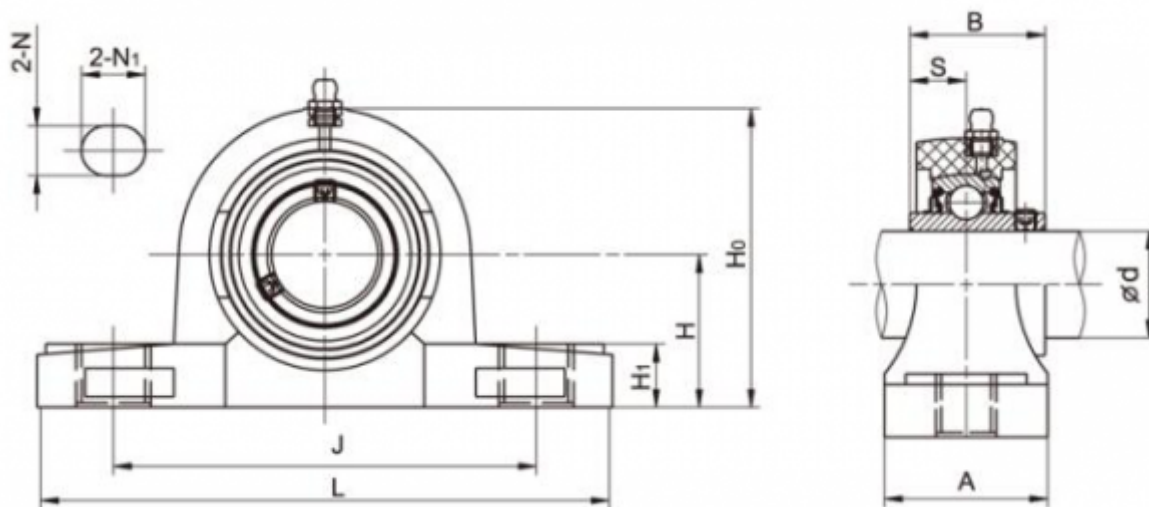

# Data Sheet

Article number: 54810622091

Description: Pillow block TP-SUCP209 LDK f/shaft dia.45 mm  
Insert stainless, house black thermopl.

## Measures

A = 54	L = 192
B = 49.2	N = 17
Bolt = M16	N1 = 20
d = 45	S = 19
H = 54	
H0 = 106	
H1 = 23	
J = 146	